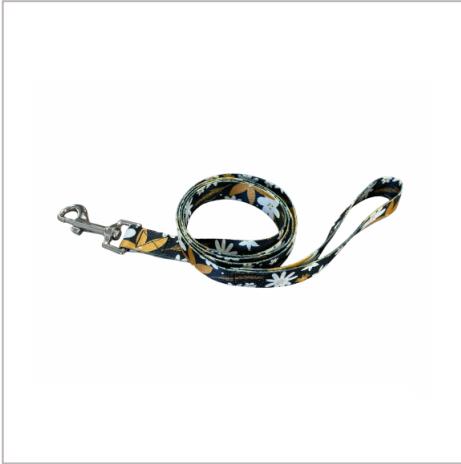

Recycled PET Dog Lead

RECYCLED PET DOG LEADS COME AS A 20MM WIDTH AS STANDARD.THEY ARE SUPPLIED WITH A HEAVY DUTY, NICKEL PLATED HOOK & SEWN LOOP HANDLE.THESE CAN BE PANTONE MATCHED ON ANY QUANTITY AND PRINTED BOTH SIDES AS STANDARD.MOQ OF JUST 200PCS.

FITTING	Dog Clip
BRANDING METHOD	Dye Sublimation
MATERIAL	Recycled PET
COLOURS	Full Colour Print
SIZE	1,200mm x 20mm lead, 1.5mm thick
PRINT AREA	All Over
UNIT WEIGHT	0.065kg
MOQ	200
PACKING	Individually Poly Bagged
CARTON QUANTITY	200pcs
CARTON WEIGHT	13kg
CARTON DIMENSIONS	50x30x30cm
ARTWORK	Required in any vectorised file format
PRODUCTION PROOF	Visuals supplied within 24 hours
PRE PRODUCTION SAMPLE	Approx 3 weeks from artwork approval
BULK TURNAROUND	Approx 4 weeks from artwork approval
COMMODITY CODE	4201000090
COUNTRY OF MANUFACTURE	China